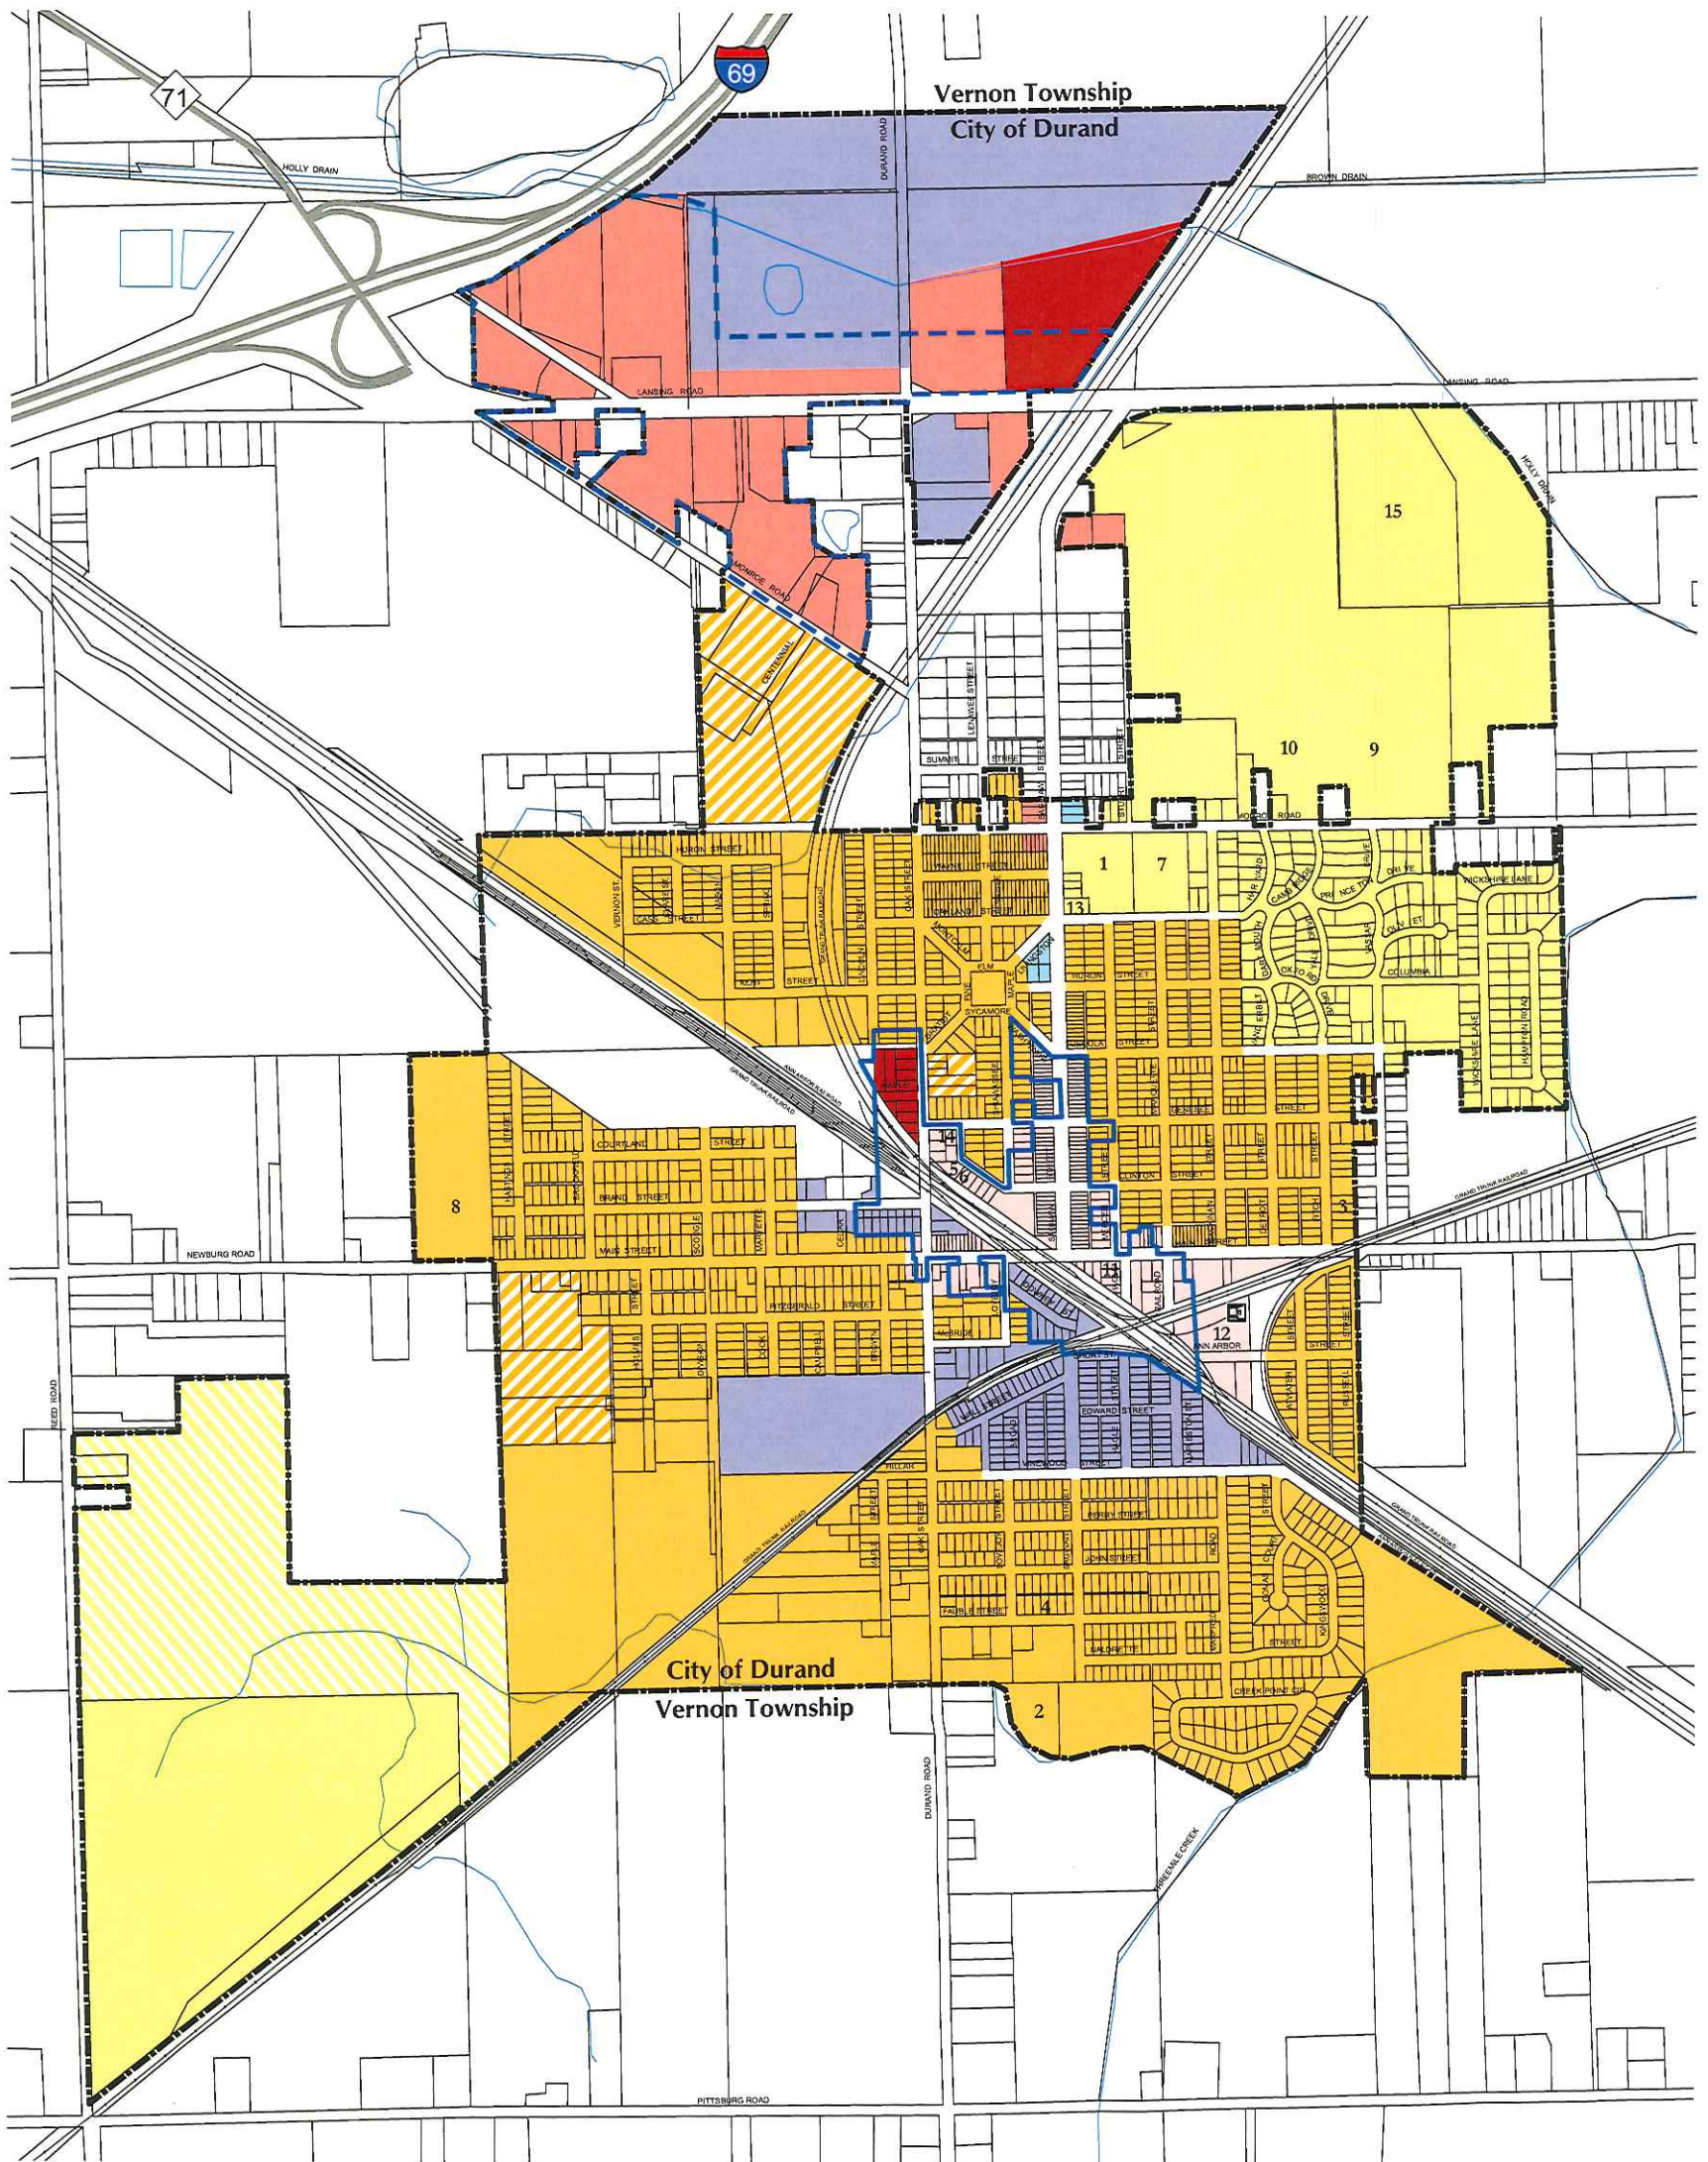

City of Durand

Shiawassee County, Michigan

Zoning Districts Map

Legend

	R-1, One-Family Residential District		C-2, Service Commercial District	Points of Interest: 1. Trumble Park 2. Optimist Park 3. Fitch Street Park 4. Shaw Park 5. Iron Horse Park 6. Lions Park 7. Goudy Field 8. Bertha Neal School 9. Robert Kerr School 10. Durand Area High School 11. Sandula Clock 12. Train Depot 13. Durand Memorial Library 14. City Hall 15. Durand Area Middle School
	R-2, One-Family Residential District		C-3, General Business District	
	R-3, One-Family Residential District		I, Industrial District	
	R-M, Multiple-Family Residential District		DDA District	
	R-O, Residential - Office District		Lansing Road Sub-Area	
	C-1, Central Business District			

Amended Through:
August 2009

WADETRIM
25251 Northline Road
Taylor, MI 48180
734.947.9700